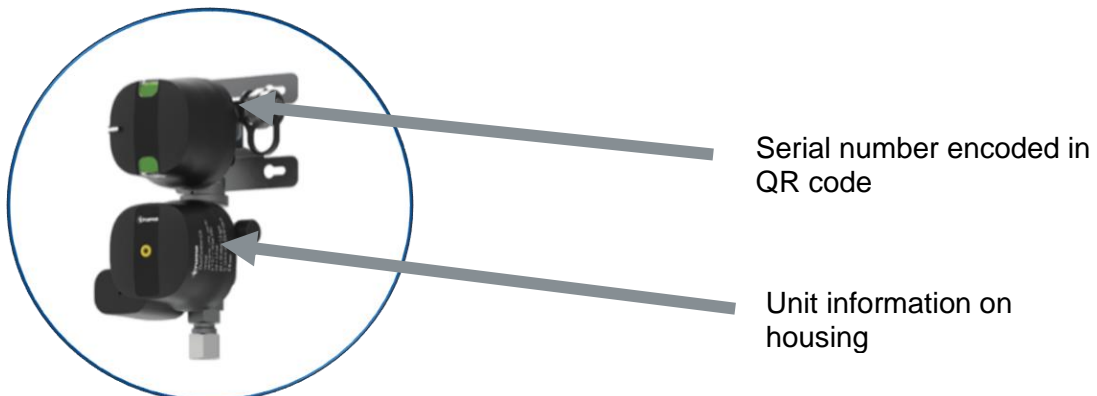

iNet Box

Truma water systems

Boiler

Therme

Truma gas supply

MonoControl CS / DuoControl CS

Gas remote switch

LevelCheck

LevelControl

Truma manoeuvring systems

Truma Cooler