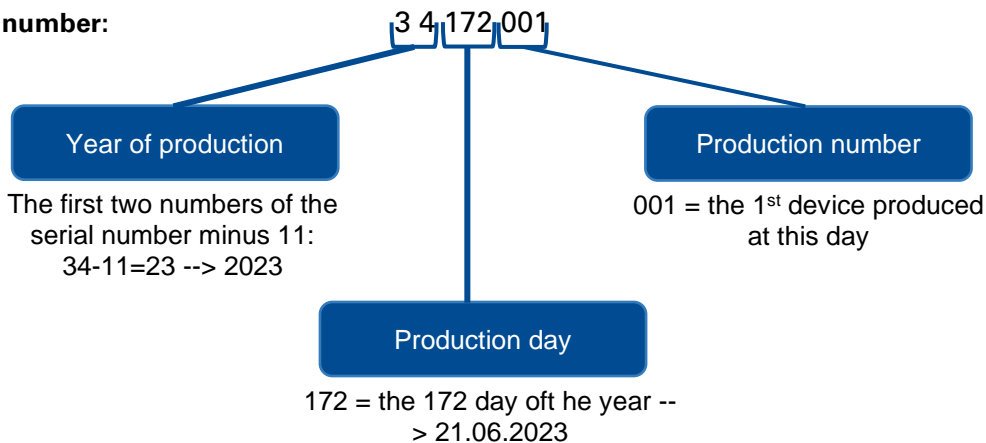

Truma serial numbers

Device information: device category, Variant identifier, Market label

Serial number:

Truma heating systems

Combi

S-heaters

Ultraheat

Varioheat