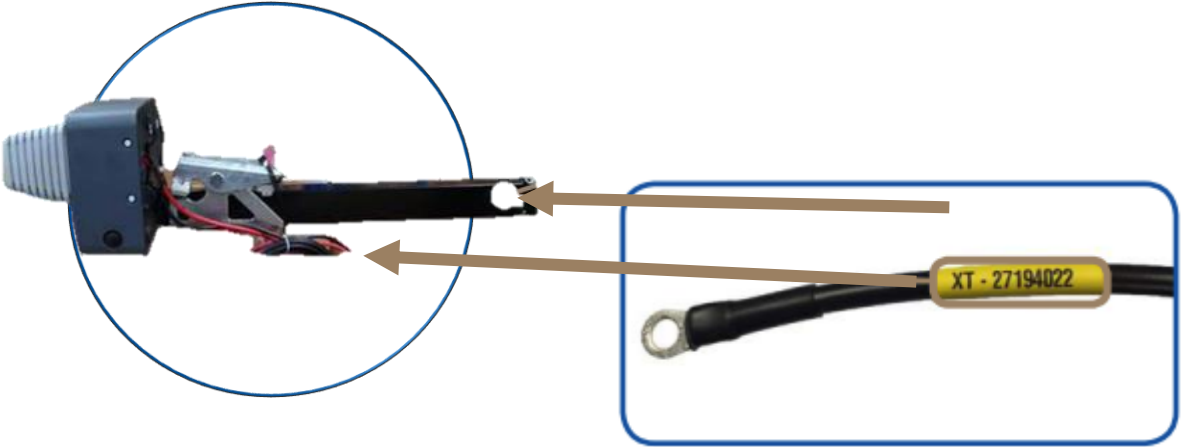

iNet Box

Truma water systems

Boiler

Therme

Truma gas supply

MonoControl CS / DuoControl CS

Gas remote switch

LevelCheck

LevelControl

Truma manoeuvring systems

Truma Cooler