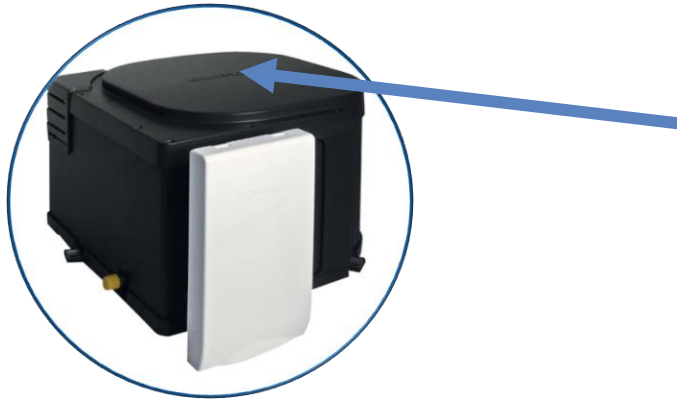

E-Kit

E-heaters

Truma air conditioning systems

Aventa

Type plate also on the back of the operating instructions

Saphir

Truma Device control and operation

iNet X (Pro) Panel

iNet Box

Truma water systems

Boiler

Therme

Truma gas supply

MonoControl CS / DuoControl CS

Gas remote switch

LevelCheck