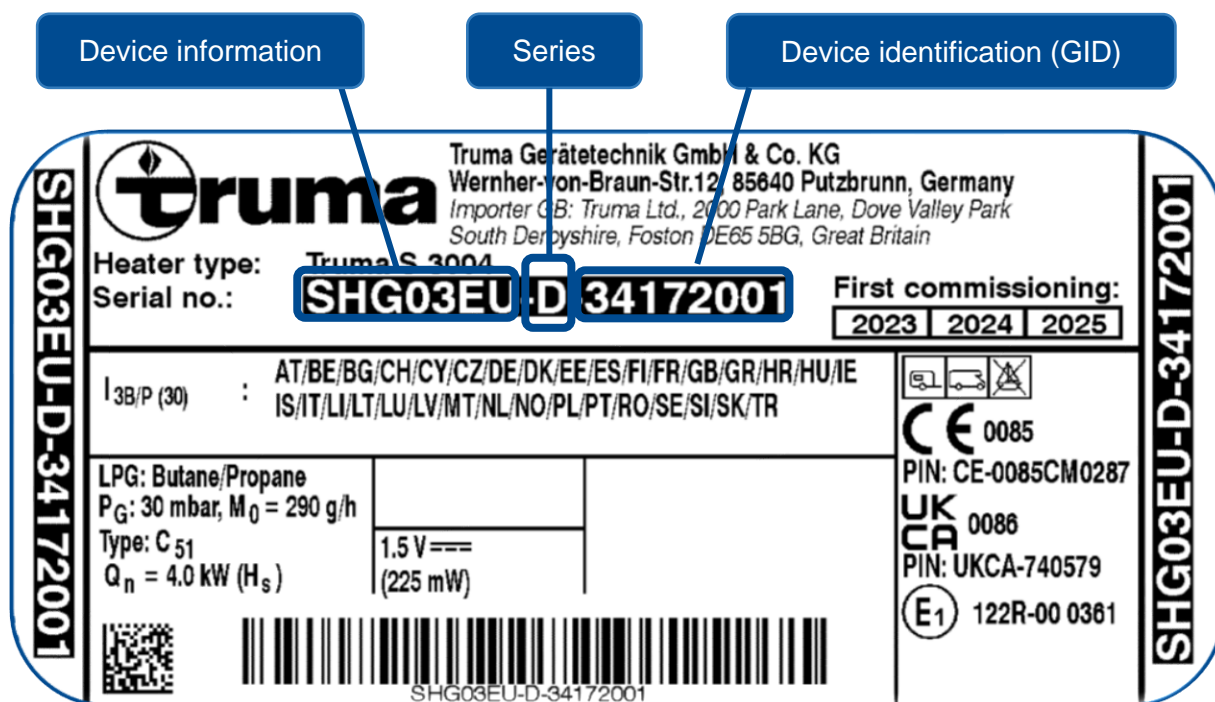

Truma serial numbers

Device information: device category, Variant identifier, Market label

Serial number:

Truma heating systems

Combi

S-heaters

Ultraheat

Varioheat

E-Kit

E-heaters

Truma air conditioning systems

Aventa

Type plate also on the back of the operating instructions

Saphir

Truma Device control and operation

iNet X (Pro) Panel