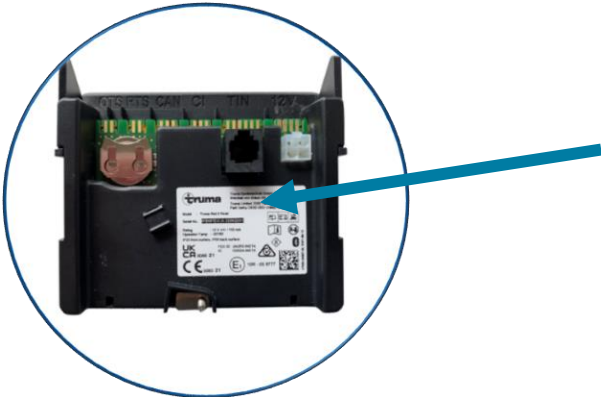

E-Kit

E-heaters

Truma air conditioning systems

Aventa

Type plate also on the back of the operating instructions

Saphir

Truma Device control and operation

iNet X (Pro) Panel

iNet Box

Truma water systems

Boiler

Therme

Truma gas supply

MonoControl CS / DuoControl CS

Gas remote switch

LevelCheck