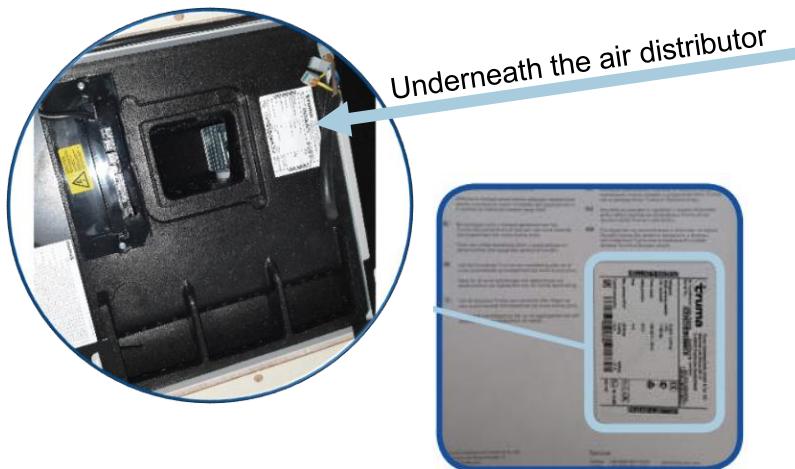

E-Kit

E-heaters

Truma air conditioning systems

Aventa

Type plate also on the back of the operating instructions

Saphir

Truma Device control and operation

iNet X (Pro) Panel

iNet Box

Truma water systems

Boiler

Therme

Truma gas supply

MonoControl CS / DuoControl CS

Gas remote switch

LevelCheck